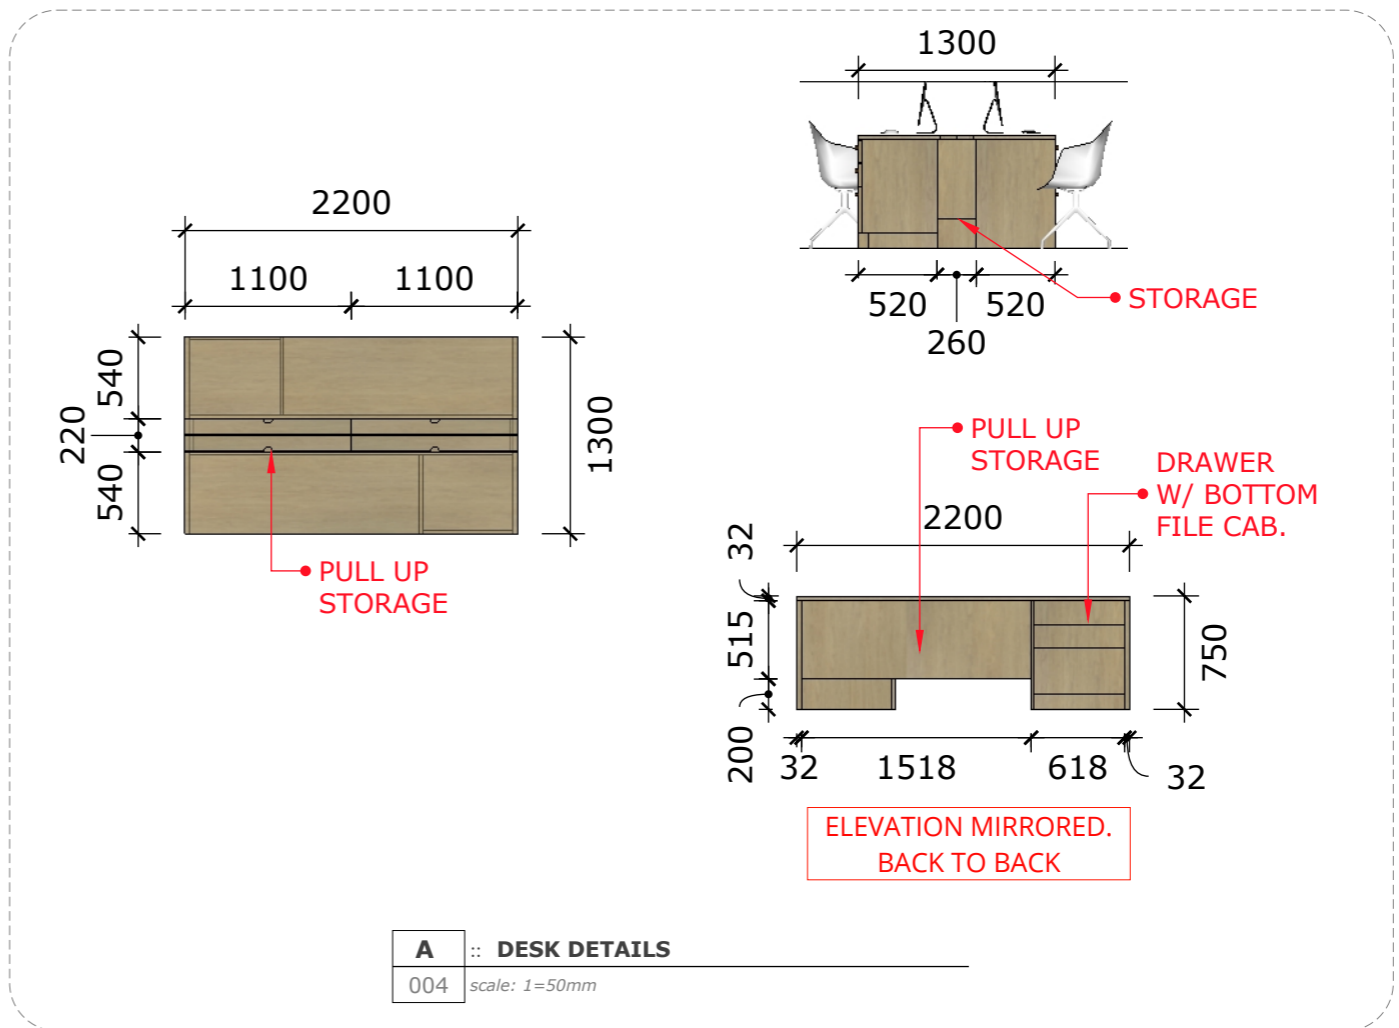

A :: DESK DETAILS
004 scale: 1=50mm

DESIGNED BY
SHAI ZEEV
ABN: 47 640 715 279
6b Larman St, Bentleigh East 3165
Mob: 0407004576
E-mail: sales@thecabinetmerchant.com.au

PROJECT TITLE
HOME
JOINERIES

CLIENT ADDRESS

CLIENT NAME
NAT & CLAIRE