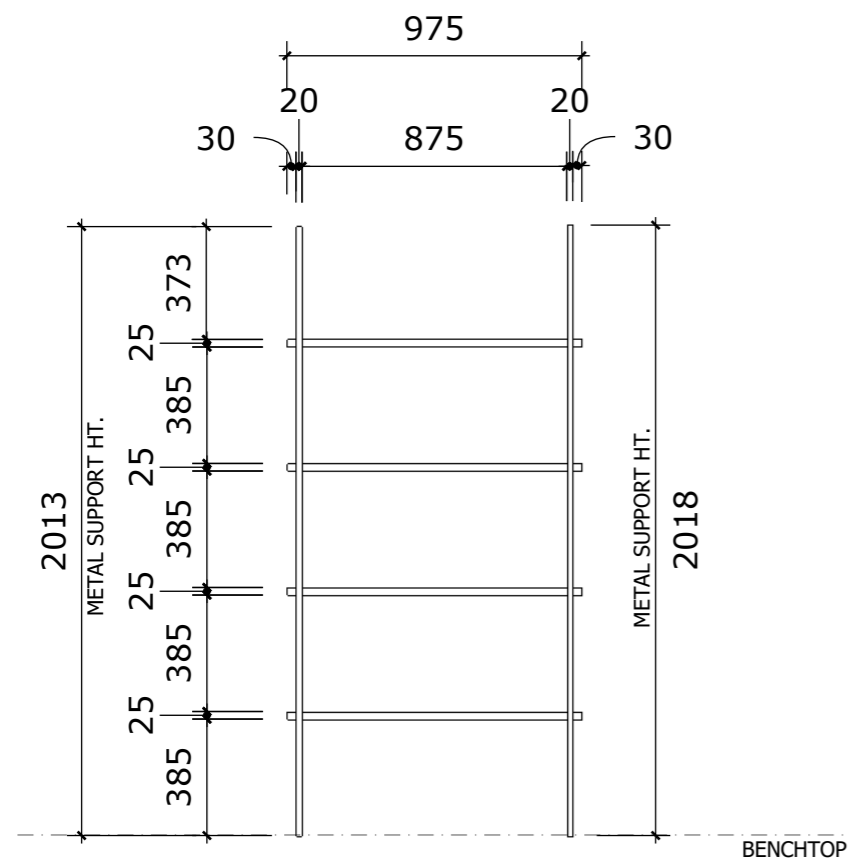

A :: SHELF FRONT ELEV

001 scale: 1=25mm