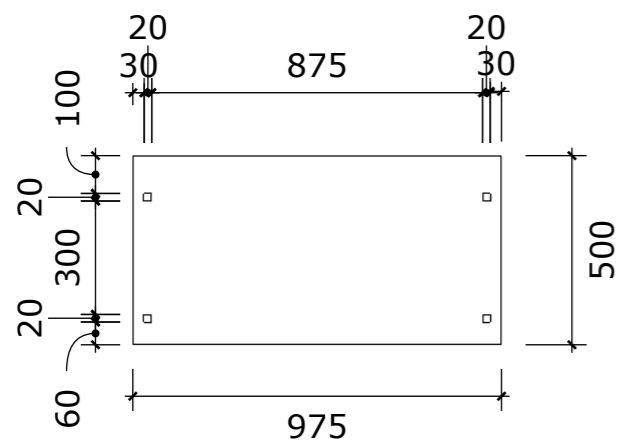

PROJECT TITLE
HOME
JOINERIES

CLIENT ADDRESS

CLIENT NAME
NAT & CLAIRE

A :: TV UNIT ISOMETRIC
001 scale: 1=25mm

A :: FLOATING TV UNIT SECTION
002 scale: 1=25mm

A :: STEEL BRACKET DETAILS
003 scale: 1=25mm

DESIGNED BY
SHAI ZEEV

A :: METAL SUPPORT INSTALLATION TEMPLATE

003 scale: 1=20mm

3mm METAL BAR
SUPPORT UNDER SHELVES

25mm SHELVES

**20x20mm
METAL SUPPORT
TOP PART DETAILS**

SCALE 1:1

A :: SHELF ISOMETRIC DETAILS

002 scale: 1=25mm