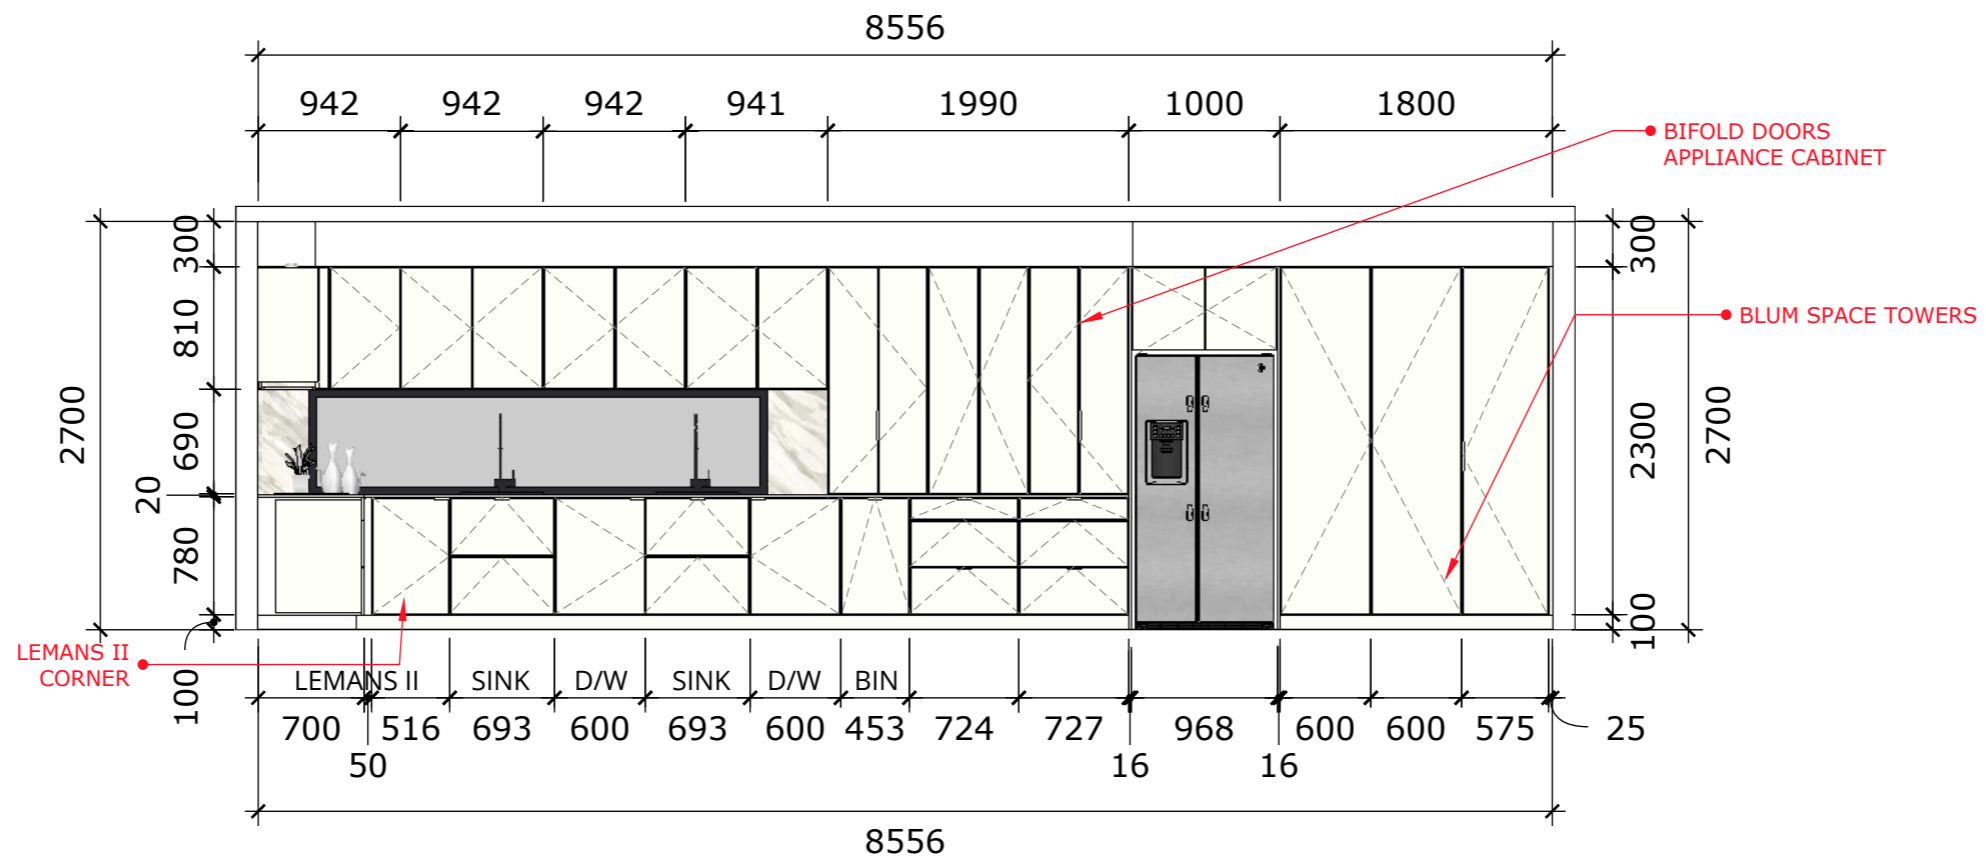

A :: KITCHEN ELEV. 1
001 scale: 1=50mm