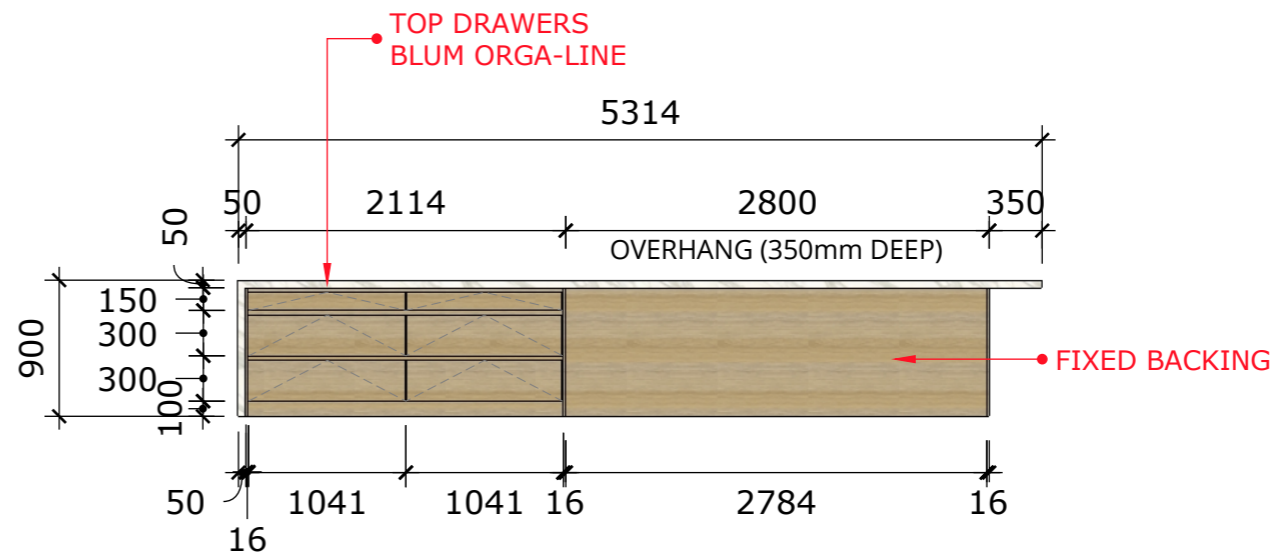

A :: ISLAND ELEV. 1
002 scale: 1=50mm

A :: ISLAND ELEV. 2
003 scale: 1=50mm

DESIGNED BY
SHAI ZEEV
ABN: 47 640 715 279
6b Larman St, Bentleigh East 3165
Mob: 0407004576
E-mail: sales@thecabinetmerchant.com.au