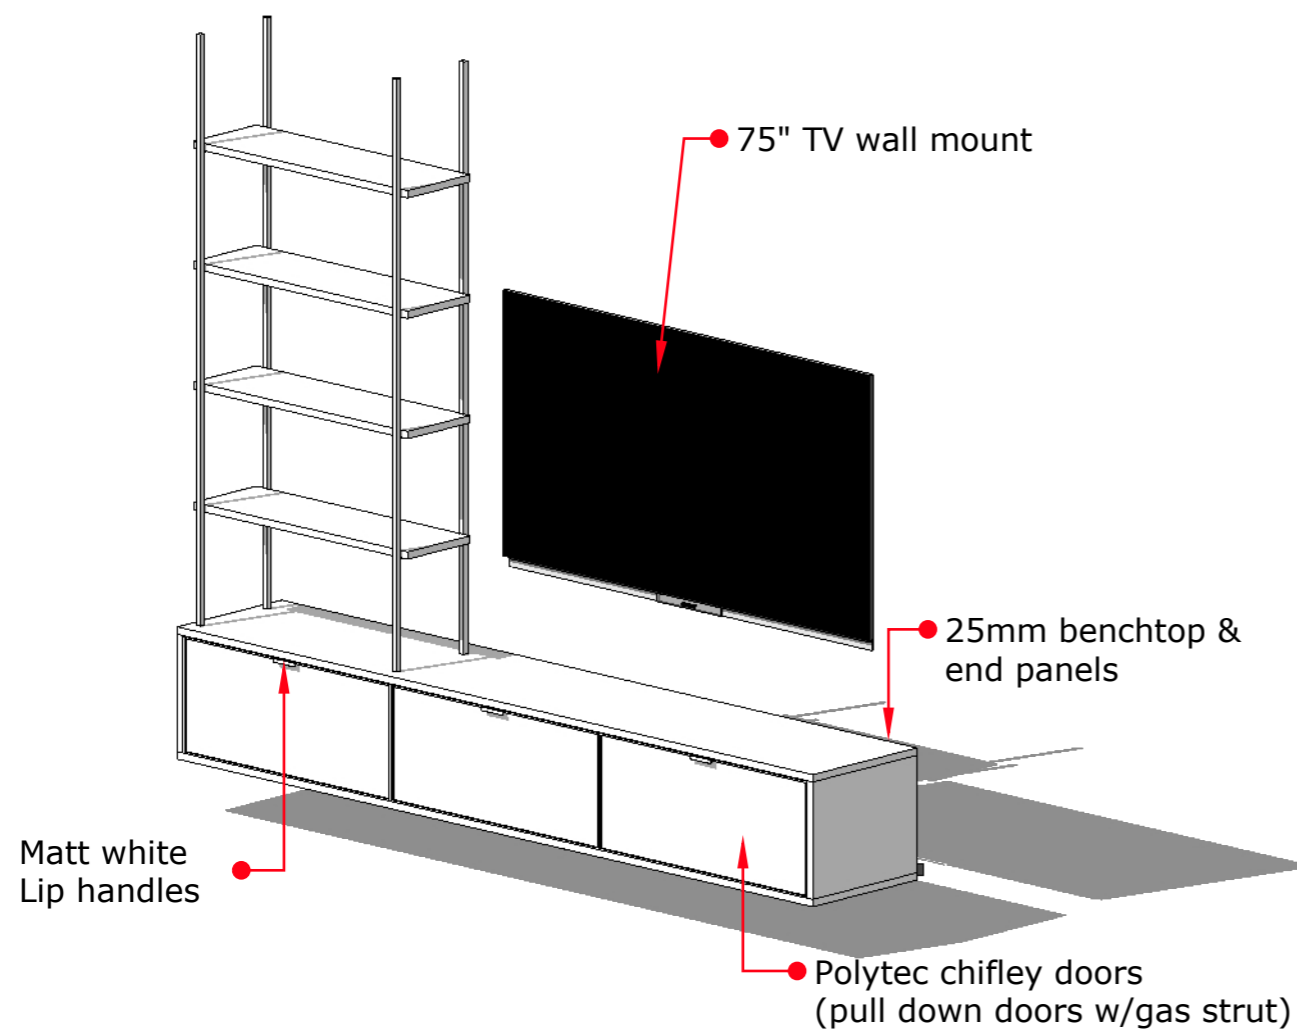

PROJECT TITLE
HOME
JOINERIES

CLIENT ADDRESS

CLIENT NAME
NAT & CLAIRE

A :: TV UNIT ISOMETRIC
001 scale: 1=25mm

A :: FLOATING TV UNIT SECTION
002 scale: 1=25mm

A :: STEEL BRACKET DETAILS
003 scale: 1=25mm

DESIGNED BY
SHAI ZEEV