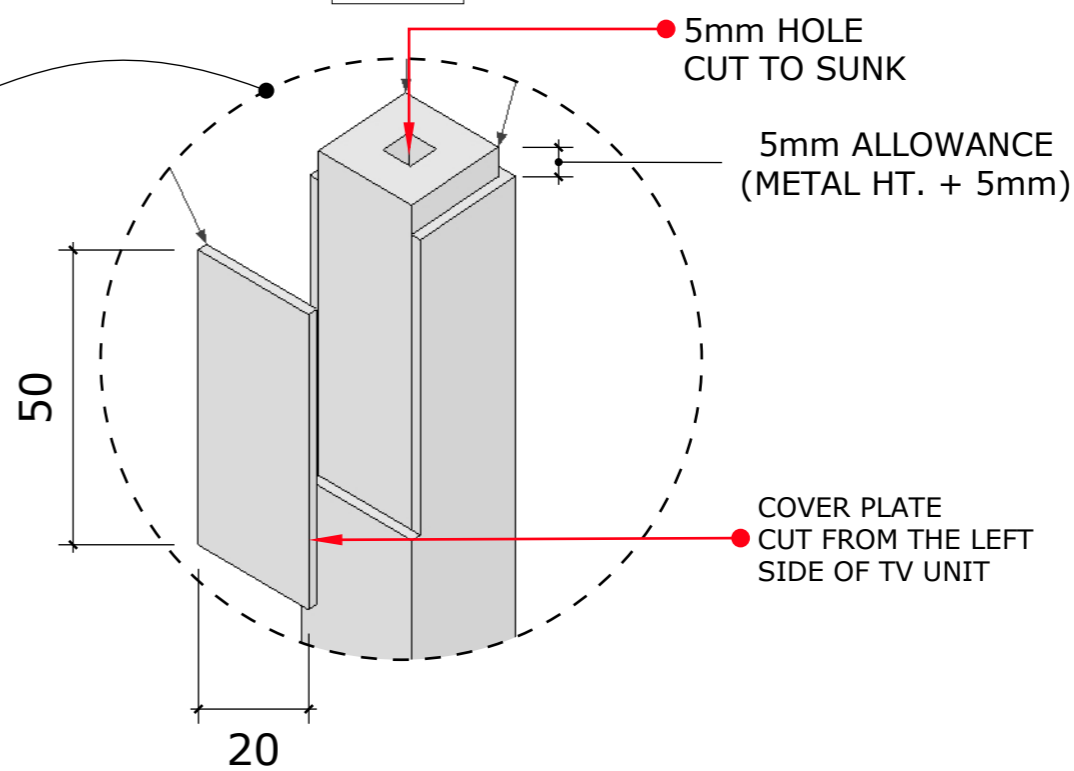

A :: METAL SUPPORT INSTALLATION TEMPLATE

003 scale: 1=20mm

3mm METAL BAR
SUPPORT UNDER SHELVES

25mm SHELVES

**20x20mm
METAL SUPPORT
TOP PART DETAILS**

SCALE 1:1

A :: SHELF ISOMETRIC DETAILS

002 scale: 1=25mm