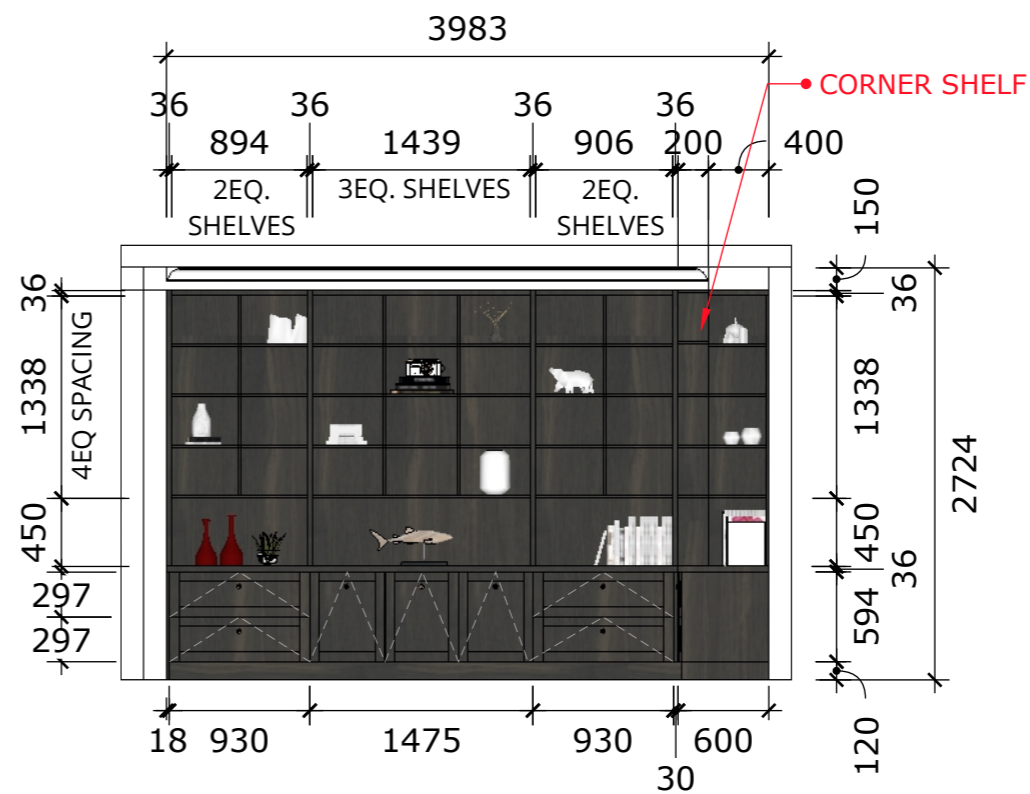

A :: LIBRARY ELEV.1
002 scale: 1=50mm