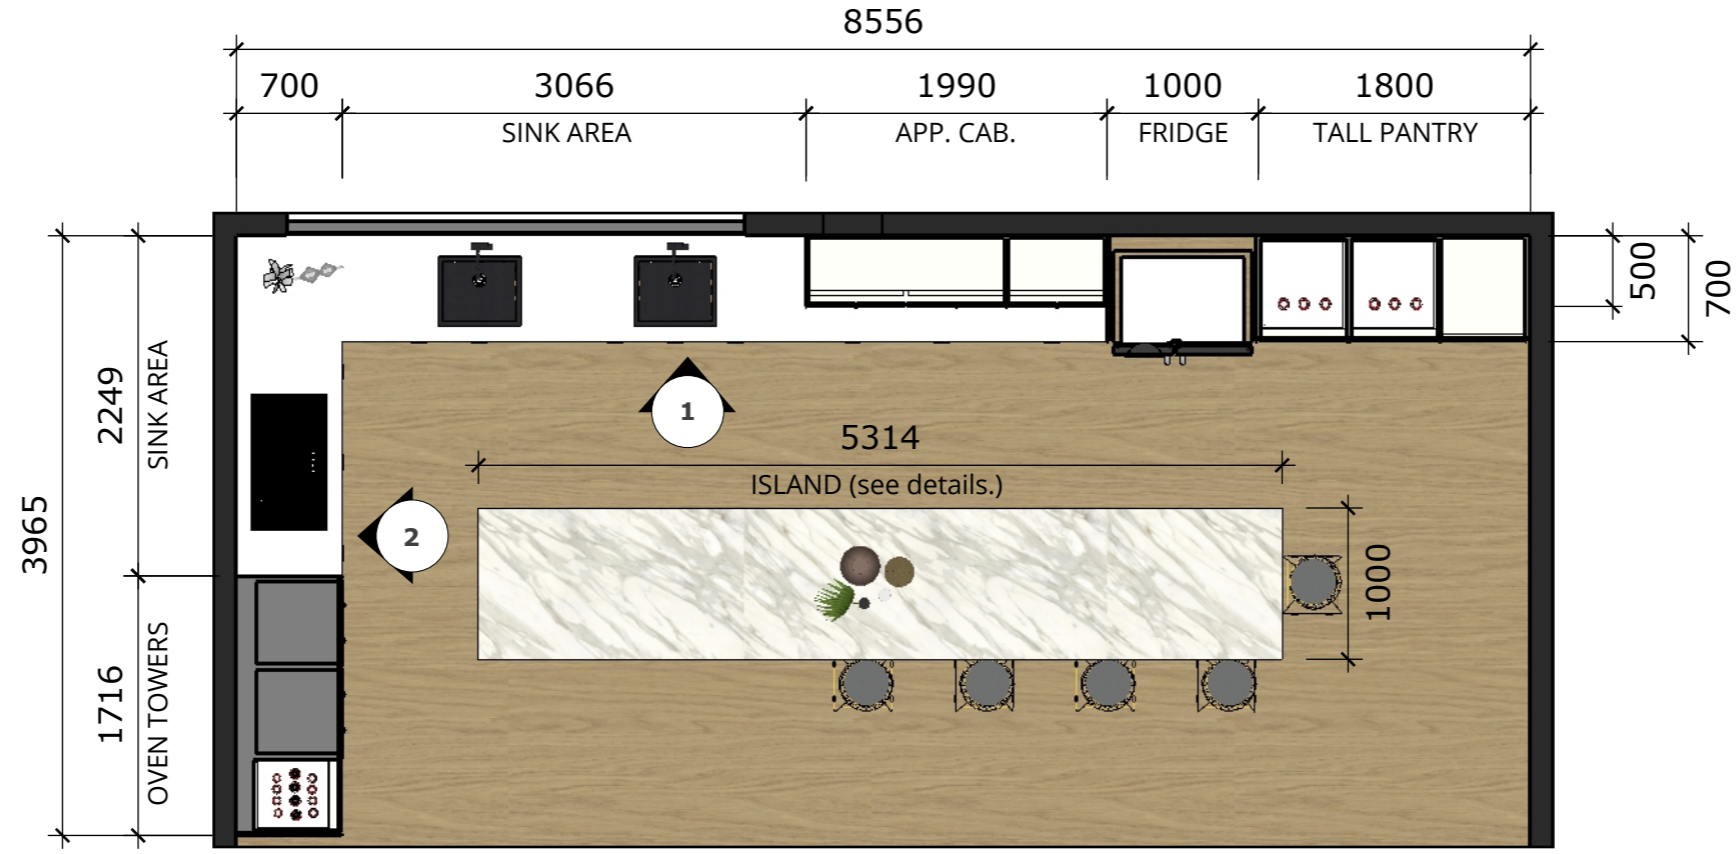

PROJECT TITLE
HOME
JOINERIES

CLIENT ADDRESS

CLIENT NAME
NAT & CLAIRE

THE
CABINET
MERCHANT

A :: KITCHEN PLAN
 001 scale: 1=50mm

CLIENT NAME
 NAT & CLAIRE

CLIENT ADDRESS

PROJECT TITLE
 HOME JOINERIES