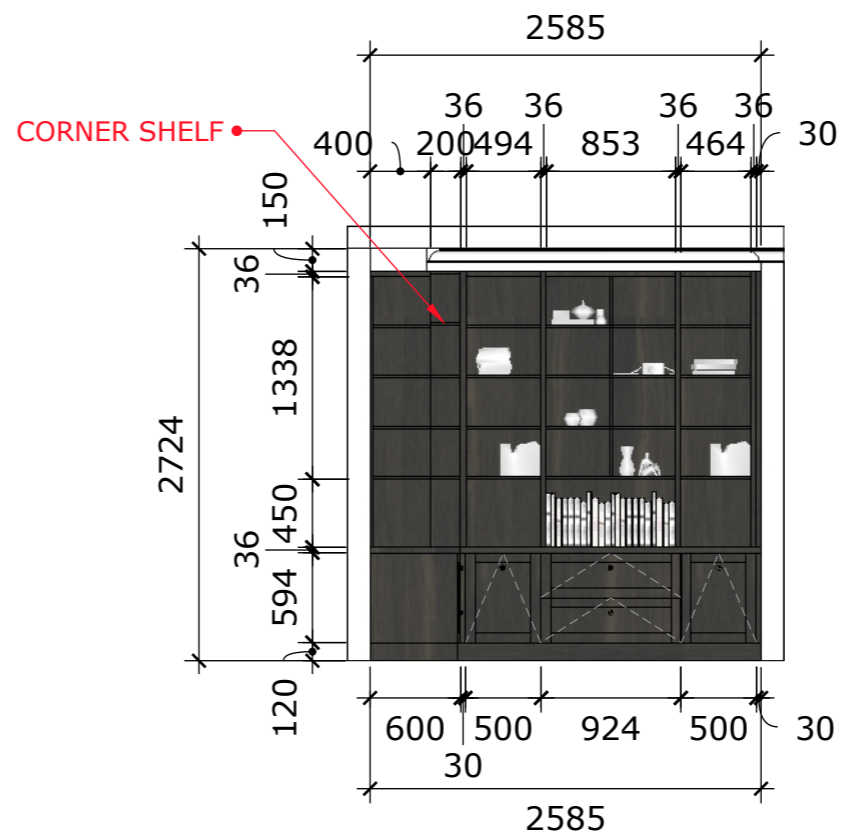

DESIGNED BY
SHAI ZEEV

ABN: 47 640 715 279
6b Larman St, Bentleigh East 3165
Mob: 0407004576
E-mail: sales@thecabinetmerchant.com.au

PROJECT TITLE
HOME
JOINERIES

CLIENT ADDRESS

CLIENT NAME
NAT & CLAIRE