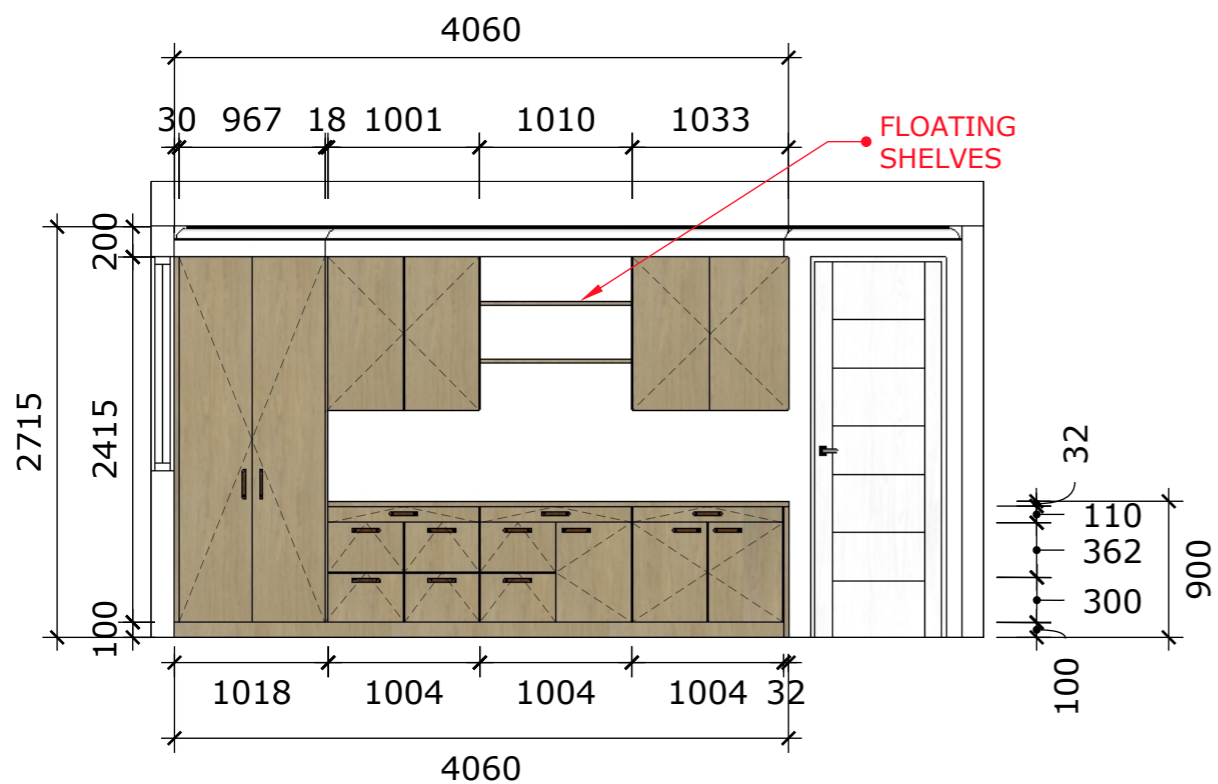

A :: OFFICE ELEV. 1
002 scale: 1=50mm

A :: DESK DETAILS
004 scale: 1=50mm

DESIGNED BY
SHAI ZEEV
ABN: 47 640 715 279
6b Larman St, Bentleigh East 3165
Mob: 0407004576
E-mail: sales@thecabinetmerchant.com.au