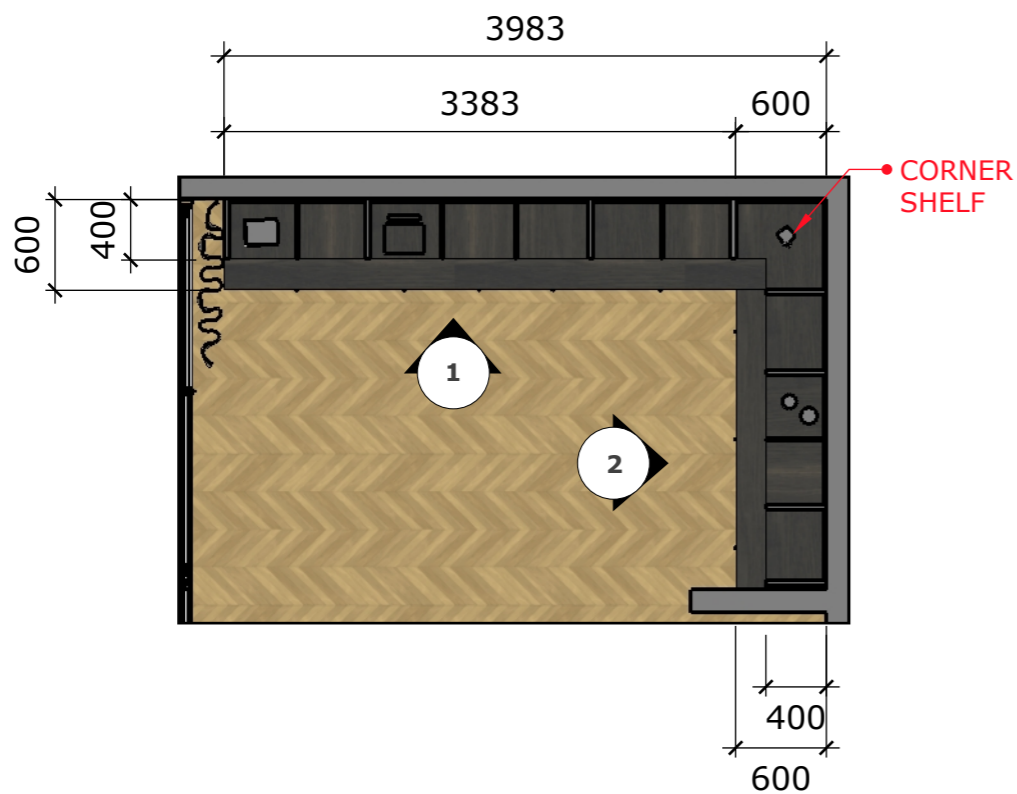

DESIGNED BY
SHAI ZEEV

ABN: 47 640 715 279
6b Larman St, Bentleigh East 3165
Mob: 0407004576
E-mail: sales@thecabinetmerchant.com.au

PROJECT TITLE
HOME
JOINERIES

CLIENT ADDRESS

CLIENT NAME
NAT & CLAIRE