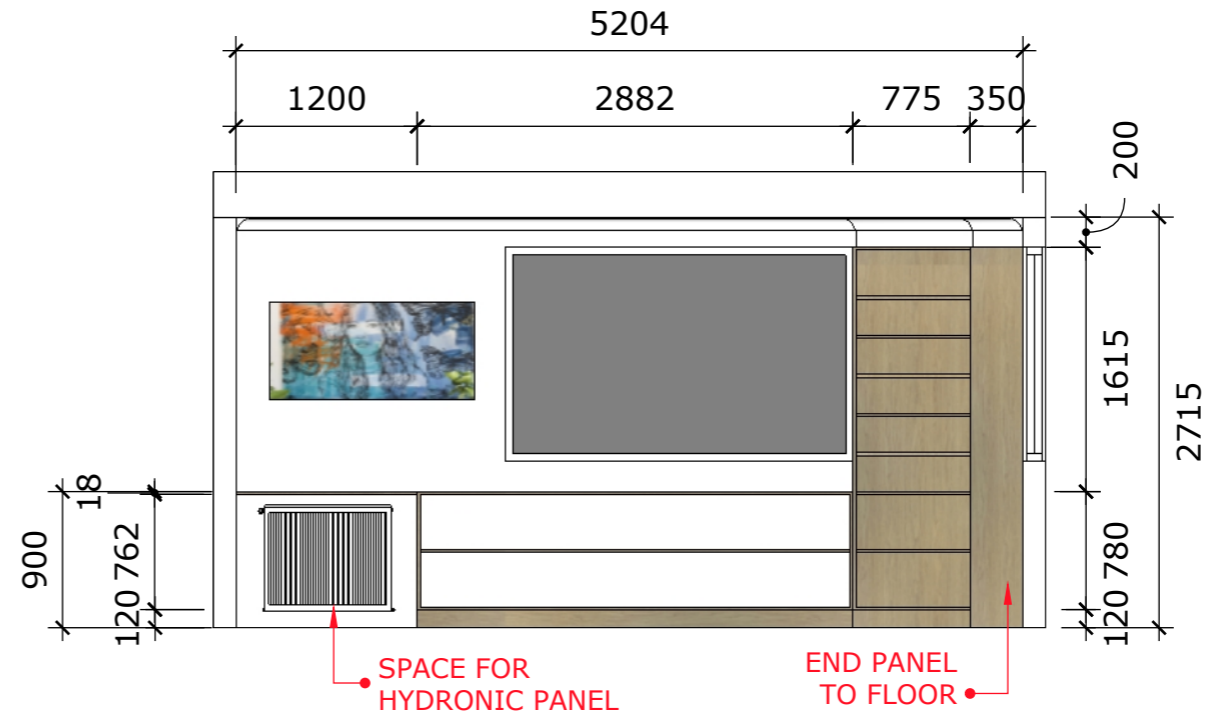

A :: LIBRARY ELEV.2
003 scale: 1=50mm

A :: OFFICE ELEV. 2
003 scale: 1=50mm