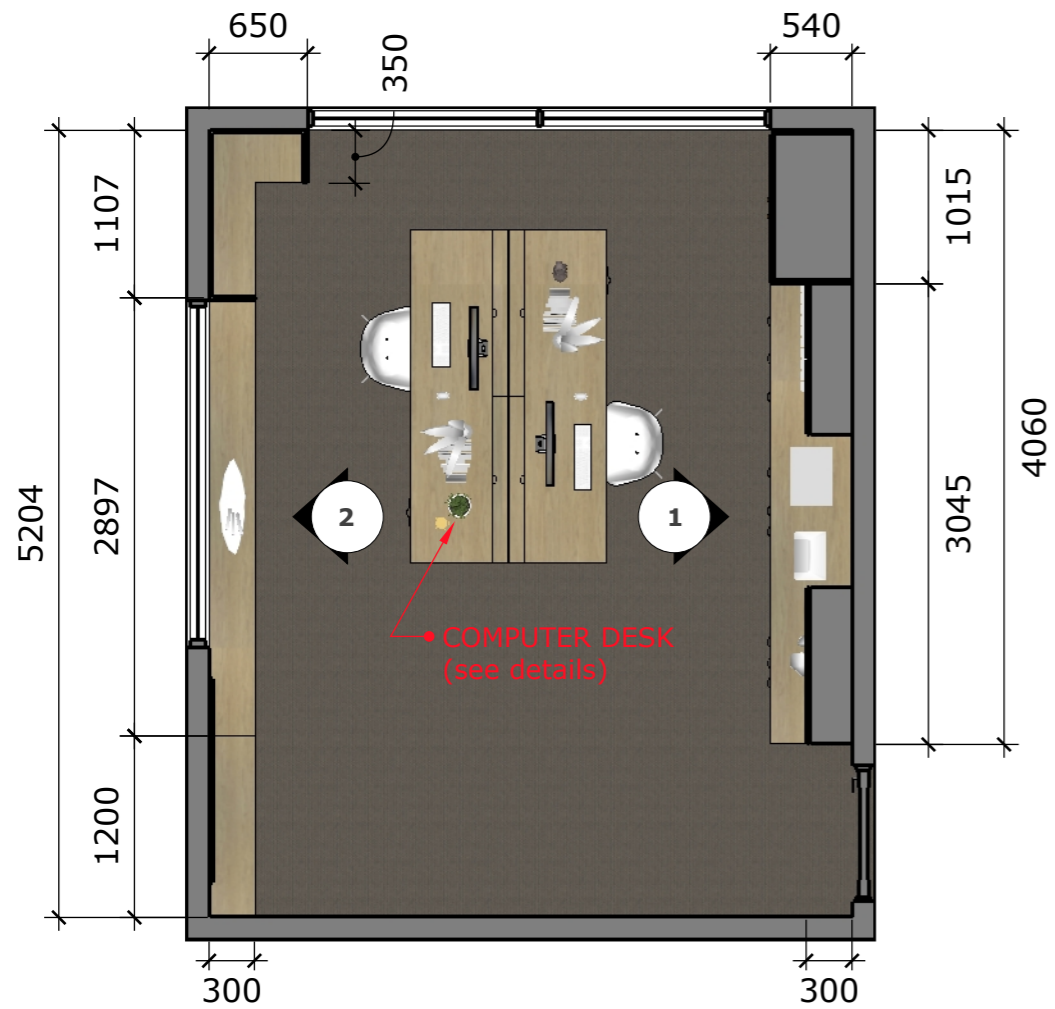

CLIENT ADDRESS

CLIENT NAME
NAT & CLAIRE

A :: LIBRARY PLAN
001 scale: 1=50mm

A :: LIBRARY ELEV.1
002 scale: 1=50mm

A :: LIBRARY ELEV.2
003 scale: 1=50mm

A :: OFFICE PLAN
001 scale: 1=50mm

A :: OFFICE ELEV. 2
003 scale: 1=50mm

A :: OFFICE ELEV. 1
002 scale: 1=50mm

A :: DESK DETAILS
004 scale: 1=50mm

DESIGNED BY
SHAI ZEEV
ABN: 47 640 715 279
6b Larman St, Bentleigh East 3165
Mob: 0407004576
E-mail: sales@thecabinetmerchant.com.au