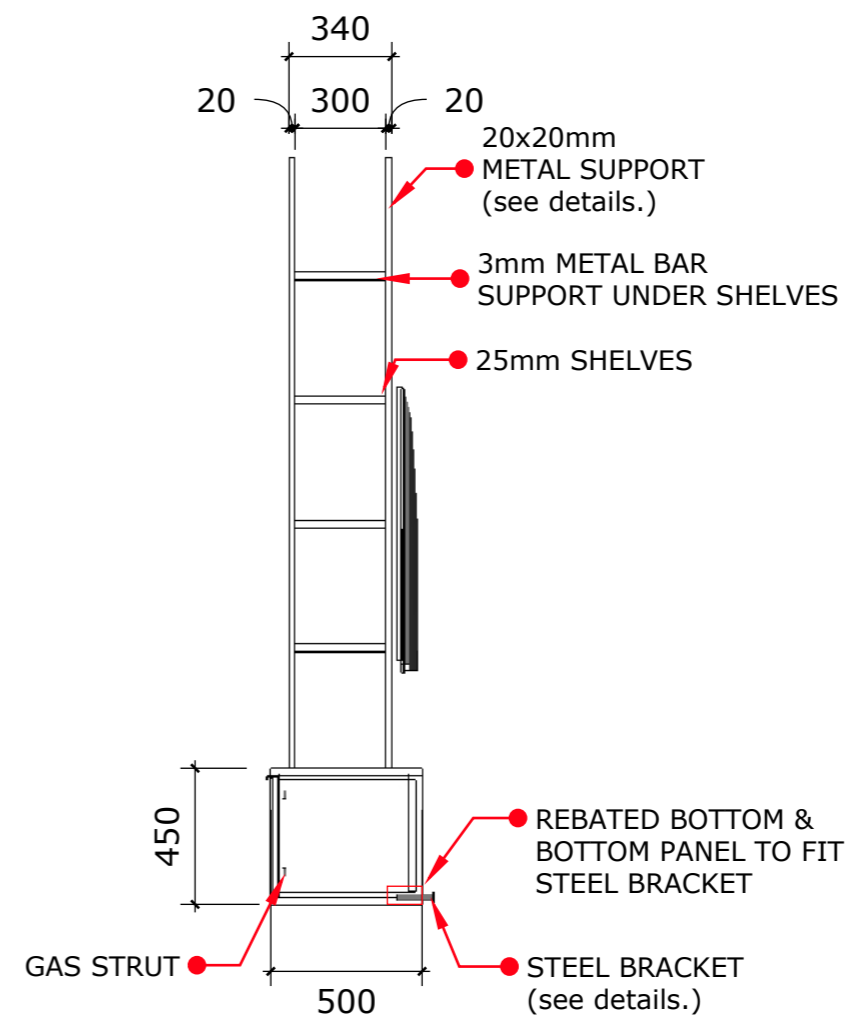

A :: FLOATING TV UNIT SECTION
002 scale: 1=25mm