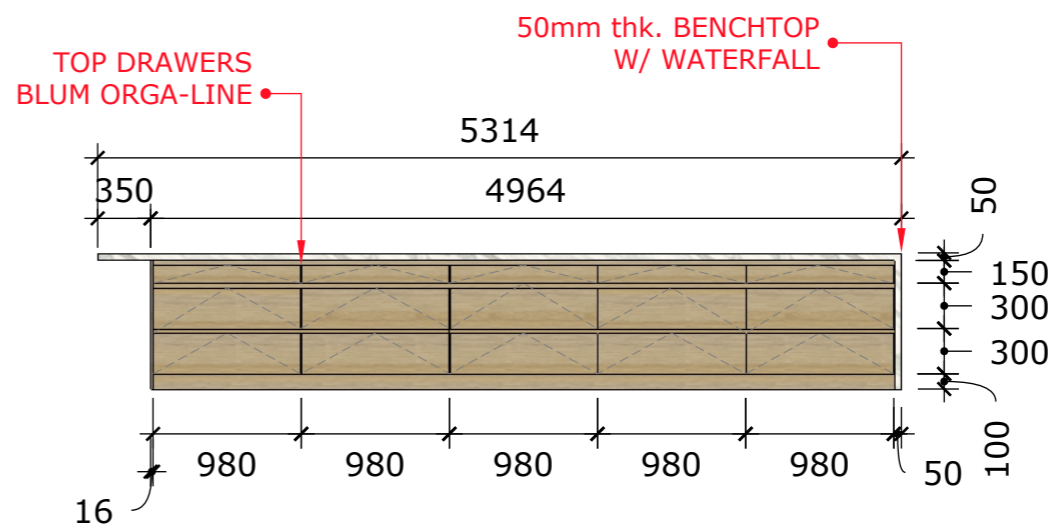

A :: ISLAND ELEV. 1
002 scale: 1=50mm

A :: ISLAND ELEV. 2
003 scale: 1=50mm

DESIGNED BY
SHAI ZEEV
ABN: 47 640 715 279
6b Larman St, Bentleigh East 3165
Mob: 0407004576
E-mail: sales@thecabinetmerchant.com.au