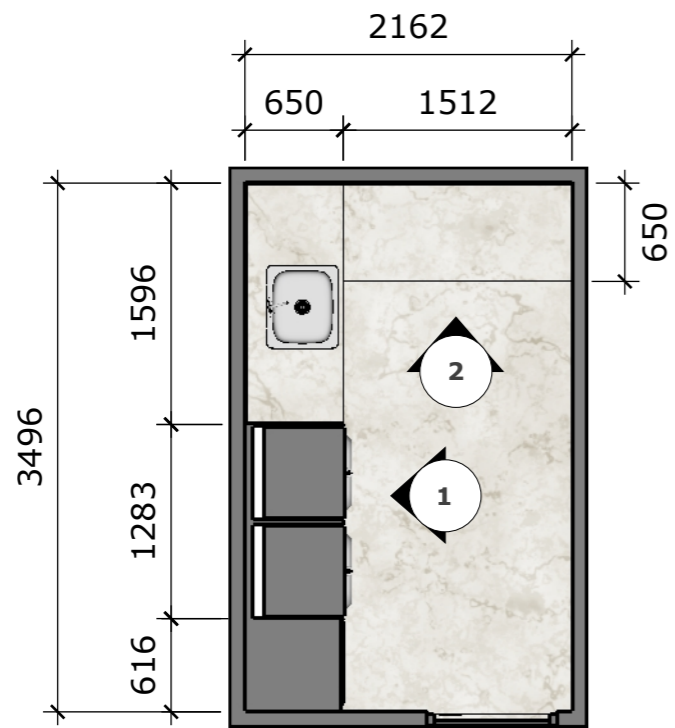

A :: LAUNDRY ELEV. 1
002 scale: 1=50mm

DESIGNED BY
SHAI ZEEV
ABN: 47 640 715 279
6b Larman St, Bentleigh East 3165
Mob: 0407004576
E-mail: sales@thecabinetmerchant.com.au

PROJECT TITLE
HOME
JOINERIES

CLIENT ADDRESS

CLIENT NAME
NAT & CLAIRE