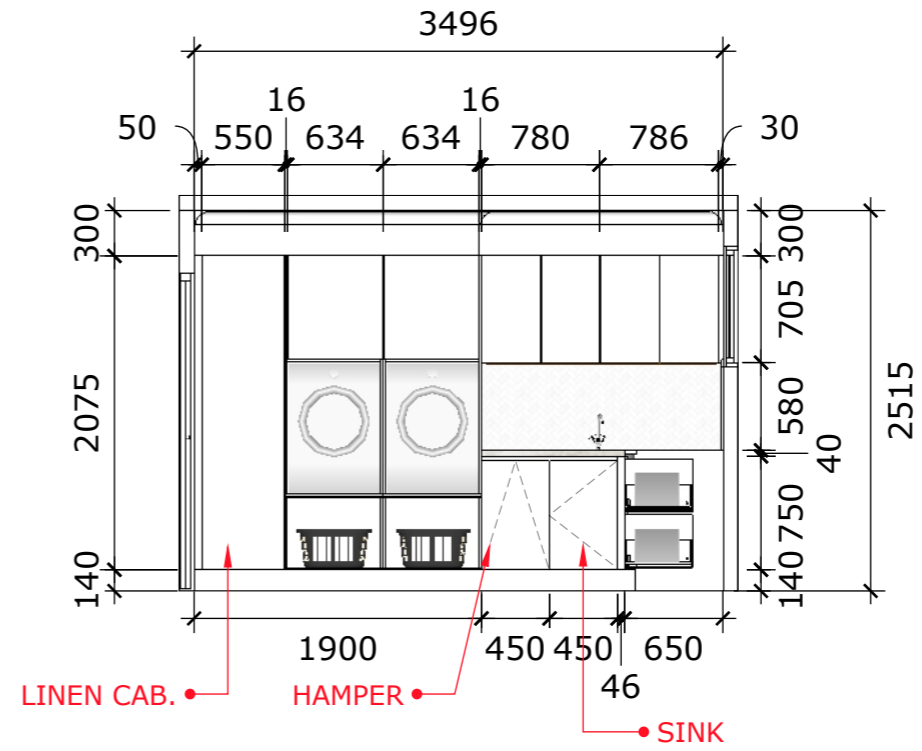

A :: LAUNDRY ELEV. 1
002 scale: 1=50mm