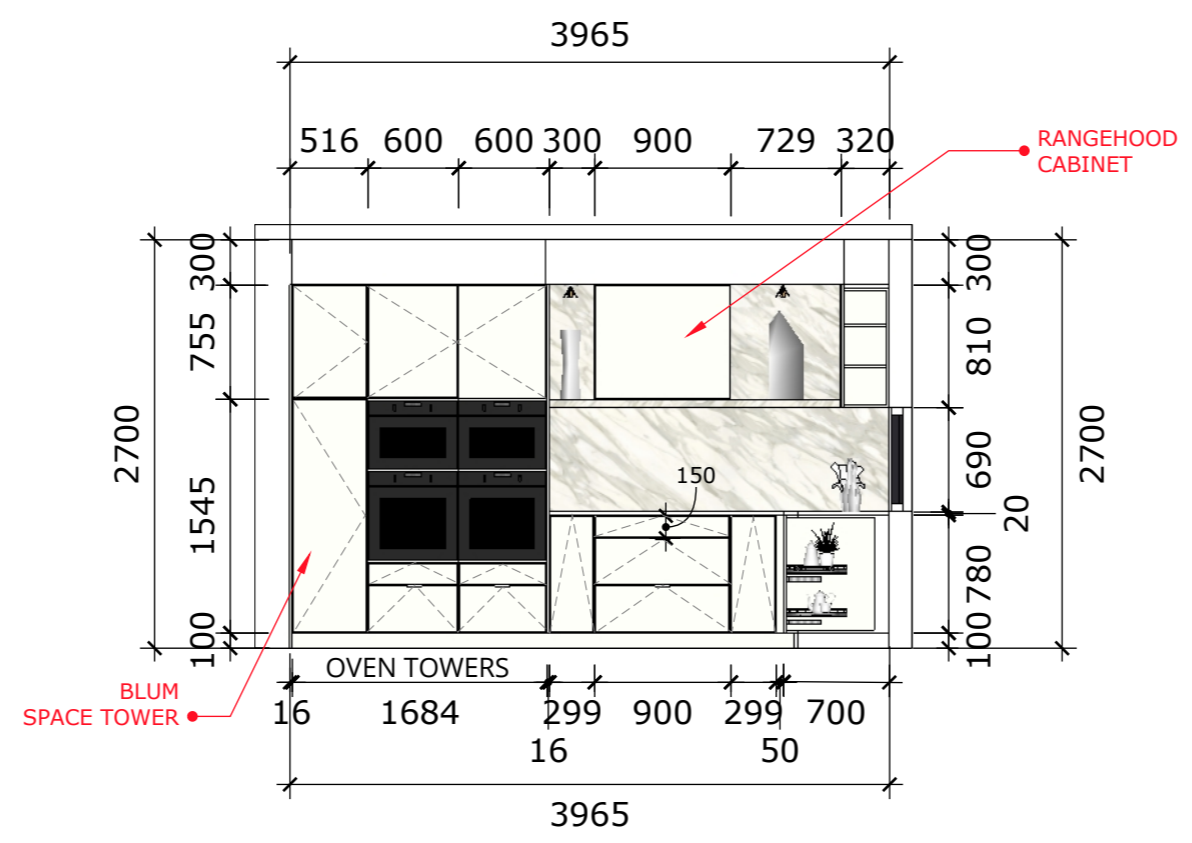

DESIGNED BY
 SHAI ZEEV
 ABN: 47 640 715 279
 6b Larman St, Bentleigh East 3165
 Mob: 0407004576
 E-mail: sales@thecabinetmerchant.com.au

A :: KITCHEN ELEV. 1
001 scale: 1=50mm

A :: KITCHEN ELEV. 2
002 scale: 1=50mm