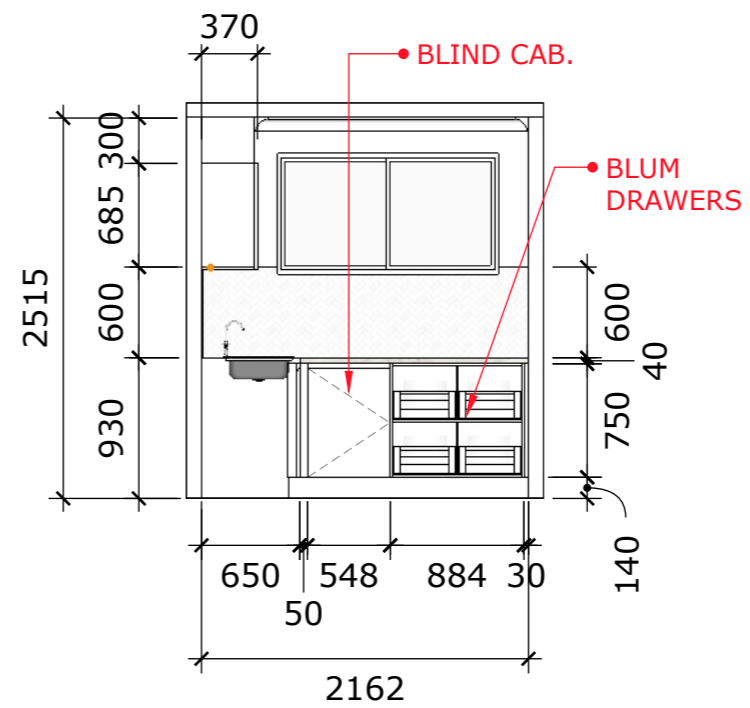

PROJECT TITLE
HOME
JOINERIES

CLIENT ADDRESS

CLIENT NAME
NAT & CLAIRE

A :: LAUNDRY PLAN
001 scale: 1=50mm

A :: LAUNDRY ELEV. 1
002 scale: 1=50mm

A :: LAUNDRY ELEV. 2
003 scale: 1=50mm

DESIGNED BY
SHAI ZEEV
ABN: 47 640 715 279
6b Larman St, Bentleigh East 3165
Mob: 0407004576
E-mail: sales@thecabinetmerchant.com.au