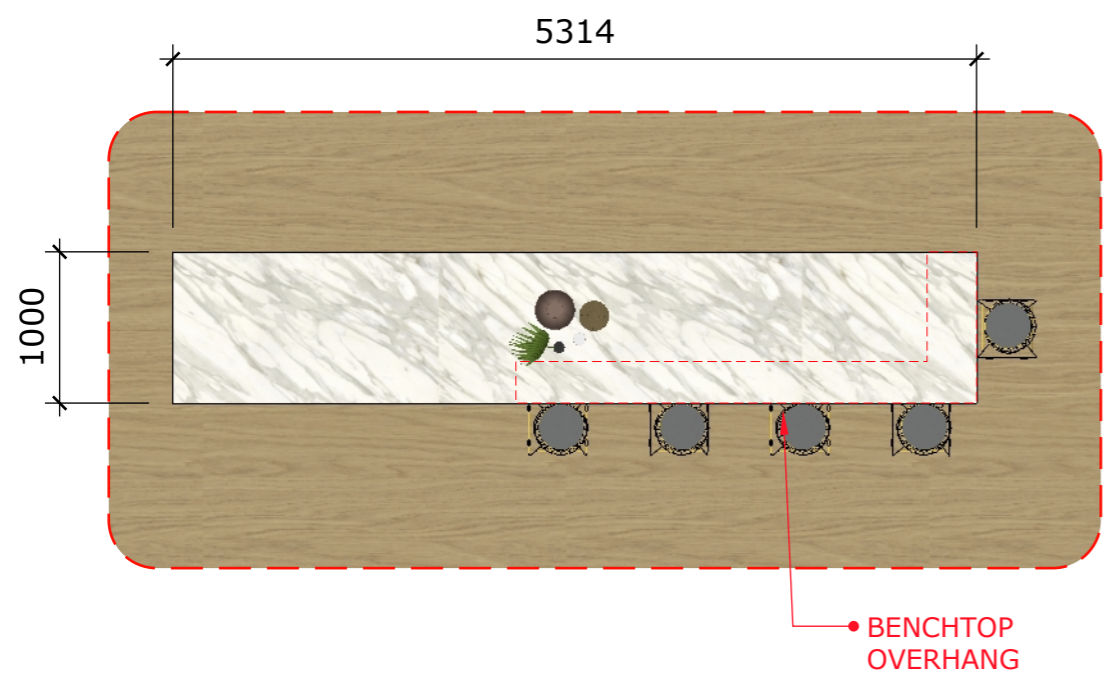

A :: ISLAND PLAN
001 scale: 1=50mm