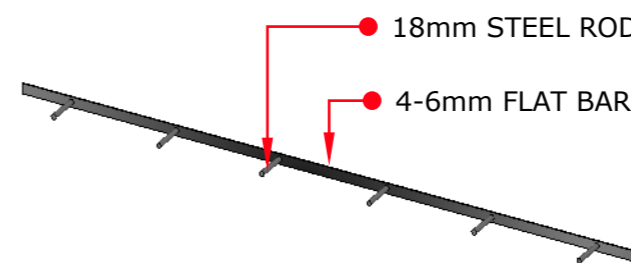

PROJECT TITLE
HOME
JOINERIES

CLIENT ADDRESS

CLIENT NAME
NAT & CLAIRE

A :: TV UNIT ISOMETRIC
001 scale: 1=25mm

A :: FLOATING TV UNIT SECTION
002 scale: 1=25mm

A :: STEEL BRACKET DETAILS
003 scale: 1=25mm

DESIGNED BY
SHAI ZEEV